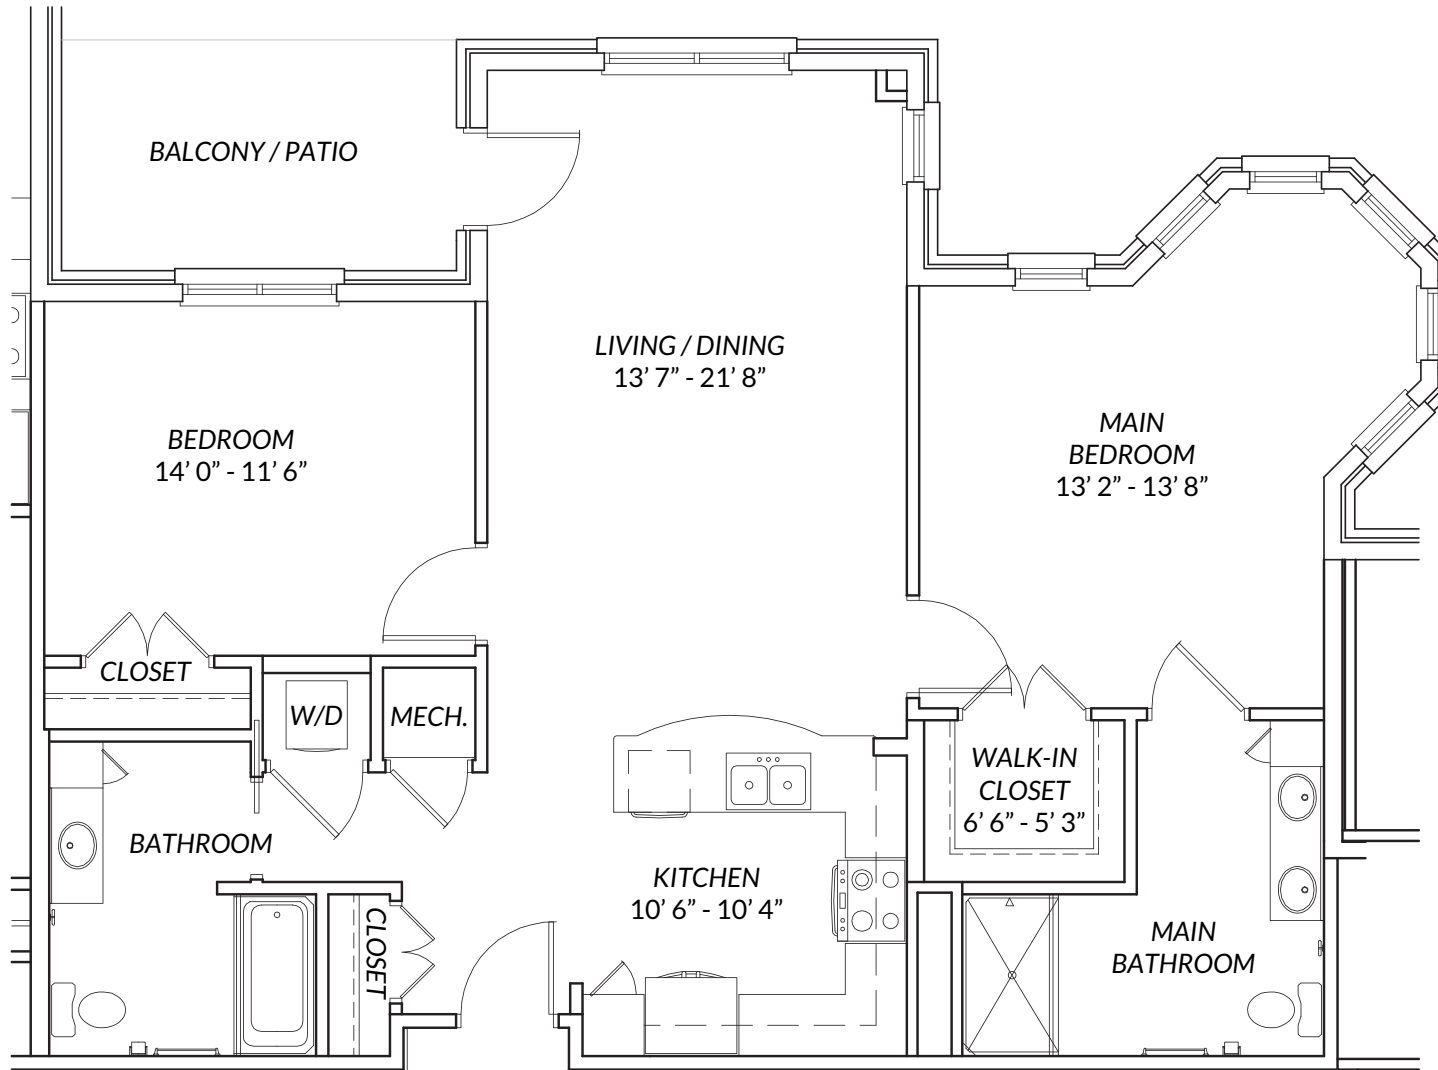

# THE RENAISSANCE I ACCESSIBLE

2 bedrooms · 2 baths · 1,100 square feet

BRIGHTMORE  
OF SOUTH CHARLOTTE

# THE RENAISSANCE I GRAND

2 bedrooms · 2 baths · 1,147 square feet

BRIGHTMORE  
OF SOUTH CHARLOTTE 

# THE RENAISSANCE II

2 bedrooms · 2 baths · 1,155 square feet

BRIGHTMORE  
OF SOUTH CHARLOTTE 

# THE RENAISSANCE V

2 bedrooms · 2 baths · 1,190 square feet

BRIGHTMORE  
OF SOUTH CHARLOTTE