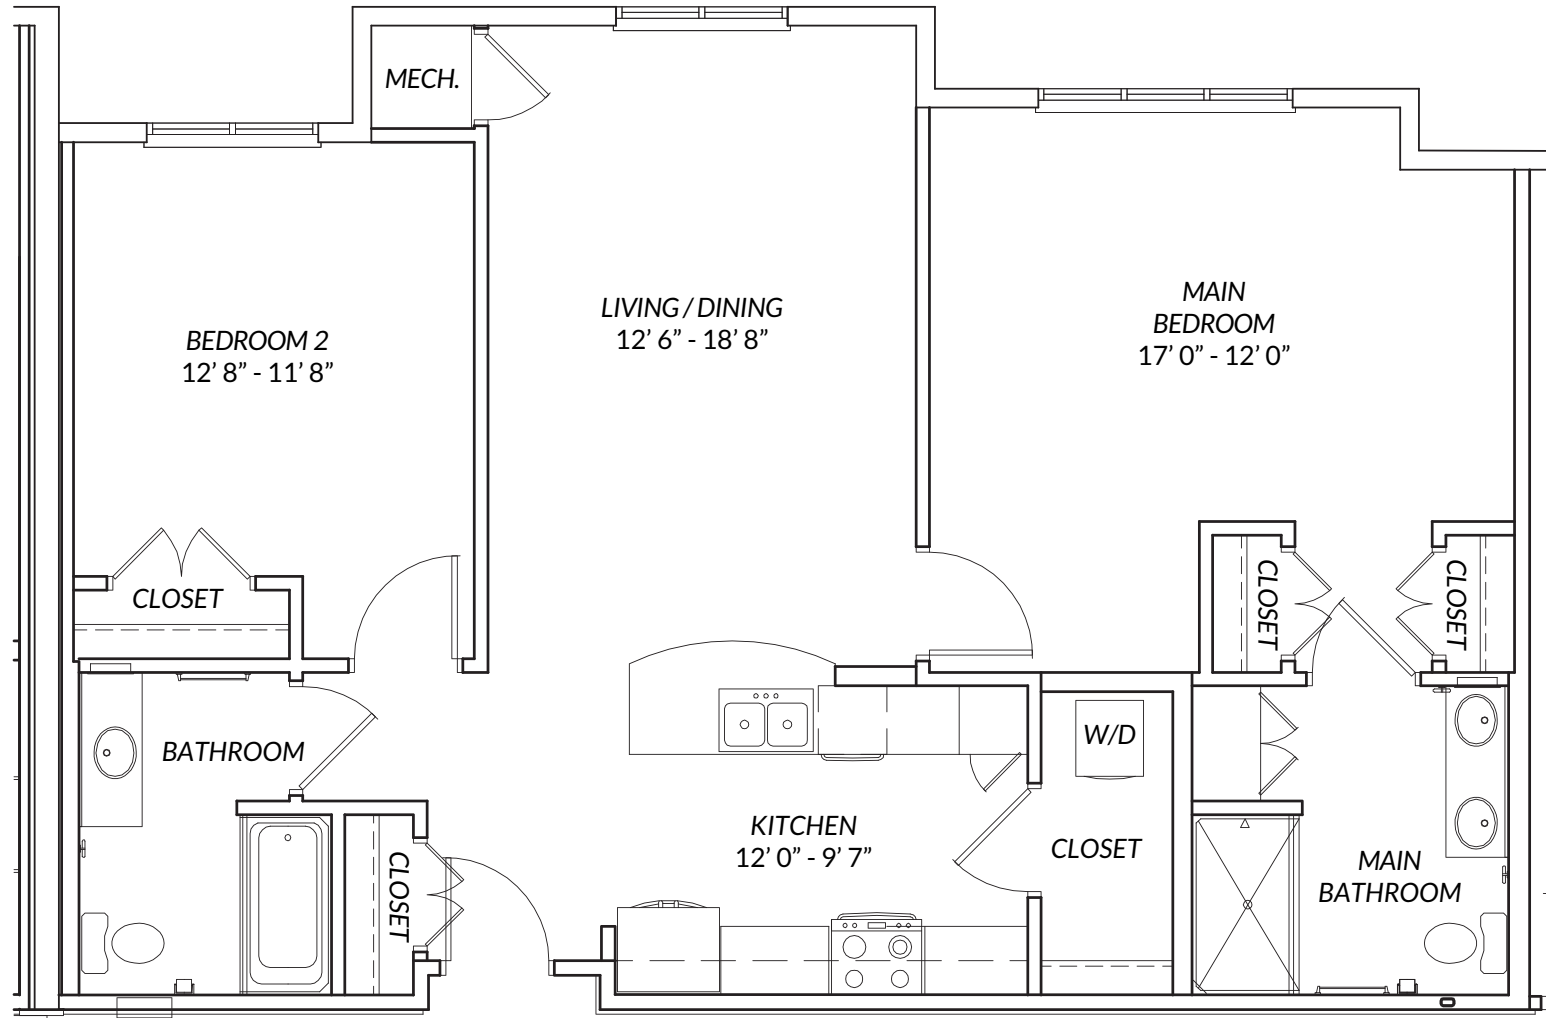

# THE RENAISSANCE I

2 bedrooms · 2 baths · 1,100 square feet

BRIGHTMORE  
OF SOUTH CHARLOTTE 

# THE RENAISSANCE I ACCESSIBLE

2 bedrooms · 2 baths · 1,100 square feet

BRIGHTMORE  
OF SOUTH CHARLOTTE

# THE RENAISSANCE I MOD

2 bedrooms · 2 baths · 1,103 square feet

BRIGHTMORE  
OF SOUTH CHARLOTTE 

# THE RENAISSANCE I GRAND

2 bedrooms · 2 baths · 1,147 square feet

BRIGHTMORE  
OF SOUTH CHARLOTTE 