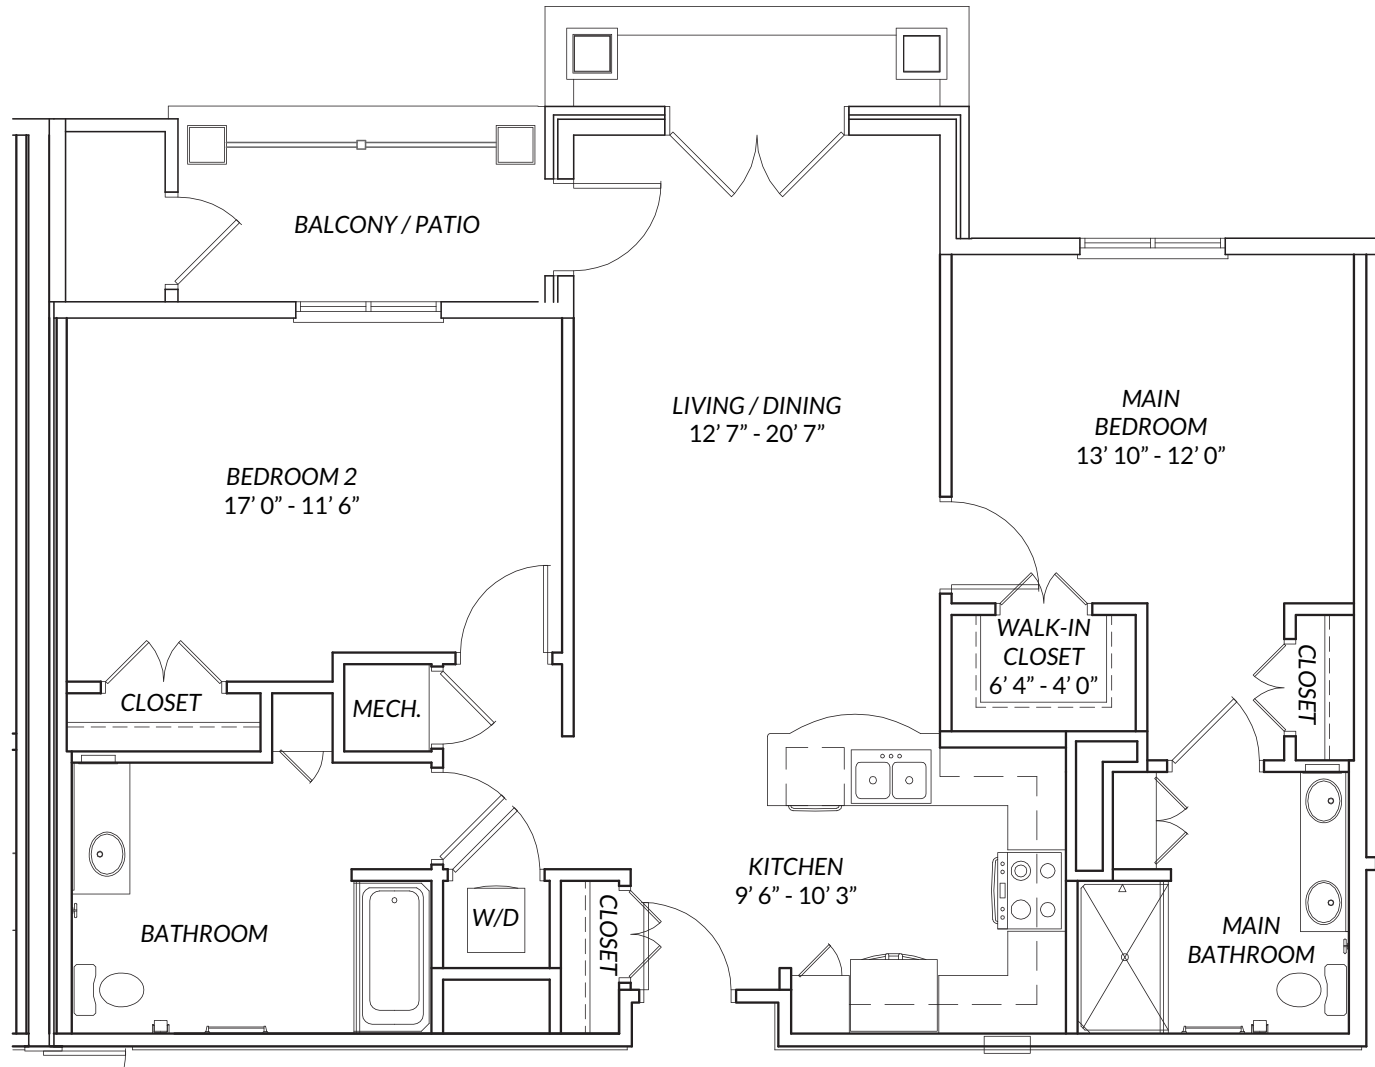

# THE RENAISSANCE III

2 bedrooms · 2 baths · 1,162 square feet

BRIGHTMORE  
OF SOUTH CHARLOTTE 

# THE RENAISSANCE IV

2 bedrooms · 2 baths · 1,190 square feet

BRIGHTMORE  
OF SOUTH CHARLOTTE

# THE RENAISSANCE V

2 bedrooms · 2 baths · 1,190 square feet

BRIGHTMORE  
OF SOUTH CHARLOTTE

# THE RENAISSANCE VI

2 bedrooms · 2 baths · 1,195 square feet

BRIGHTMORE  
OF SOUTH CHARLOTTE