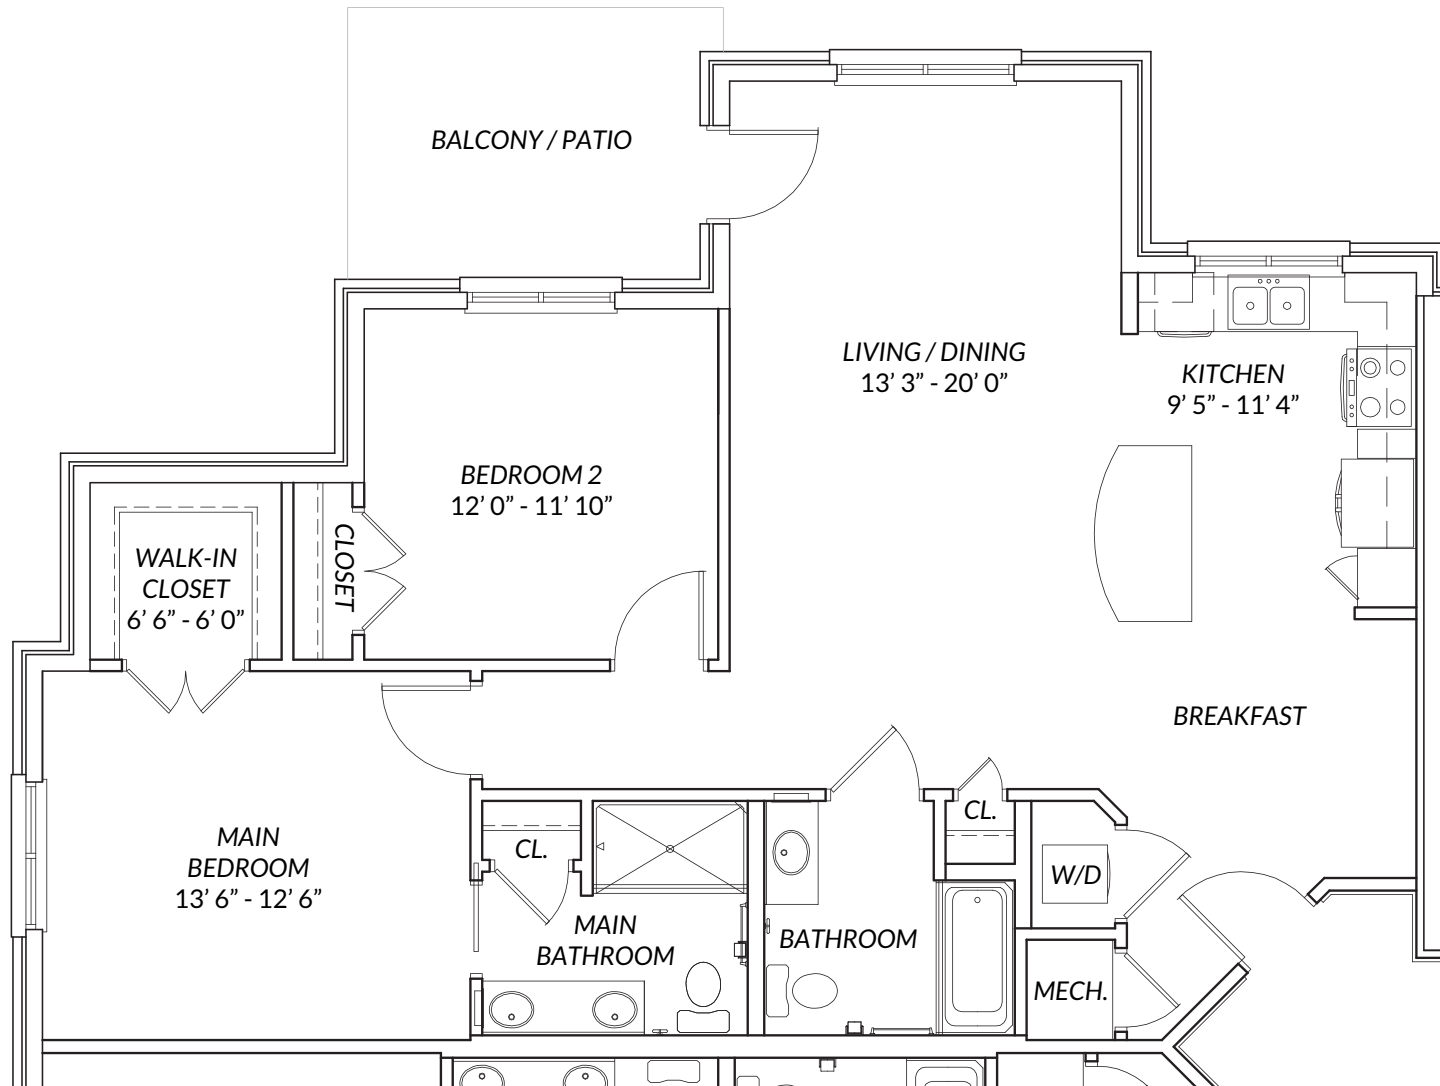

# THE RENAISSANCE I GRAND

2 bedrooms · 2 baths · 1,147 square feet

BRIGHTMORE  
OF SOUTH CHARLOTTE 

# THE RENAISSANCE II

2 bedrooms · 2 baths · 1,155 square feet

BRIGHTMORE  
OF SOUTH CHARLOTTE 

# THE RENAISSANCE III

2 bedrooms · 2 baths · 1,162 square feet

BRIGHTMORE  
OF SOUTH CHARLOTTE 

# THE RENAISSANCE V

2 bedrooms · 2 baths · 1,190 square feet

BRIGHTMORE  
OF SOUTH CHARLOTTE