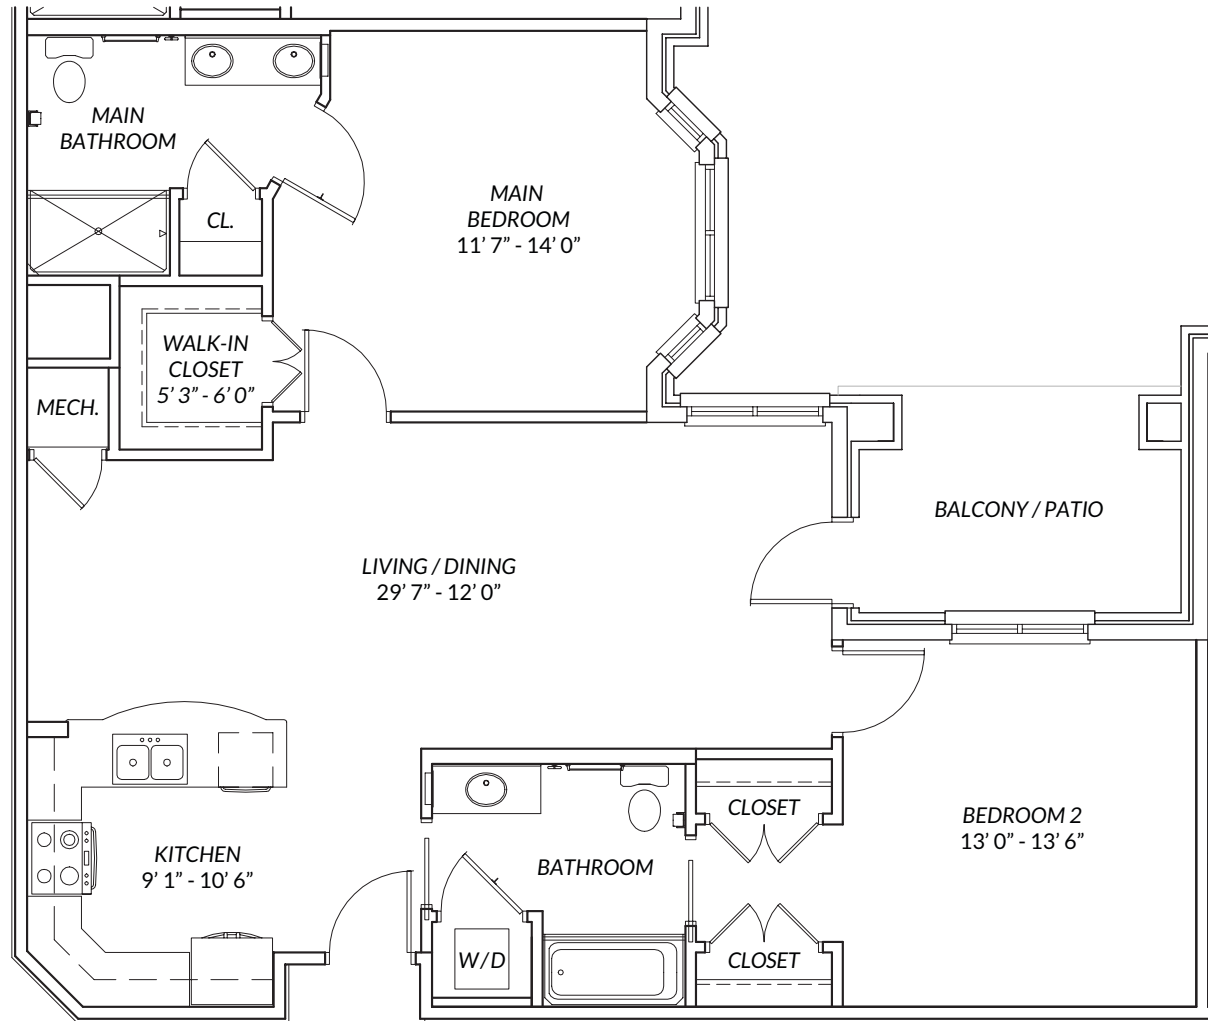

# THE RENAISSANCE I ACCESSIBLE

2 bedrooms · 2 baths · 1,100 square feet

BRIGHTMORE  
OF SOUTH CHARLOTTE

# THE RENAISSANCE I MOD

2 bedrooms · 2 baths · 1,103 square feet

BRIGHTMORE  
OF SOUTH CHARLOTTE 

# THE RENAISSANCE I GRAND

2 bedrooms · 2 baths · 1,147 square feet

BRIGHTMORE  
OF SOUTH CHARLOTTE 

# THE RENAISSANCE II

2 bedrooms · 2 baths · 1,155 square feet

BRIGHTMORE  
OF SOUTH CHARLOTTE 