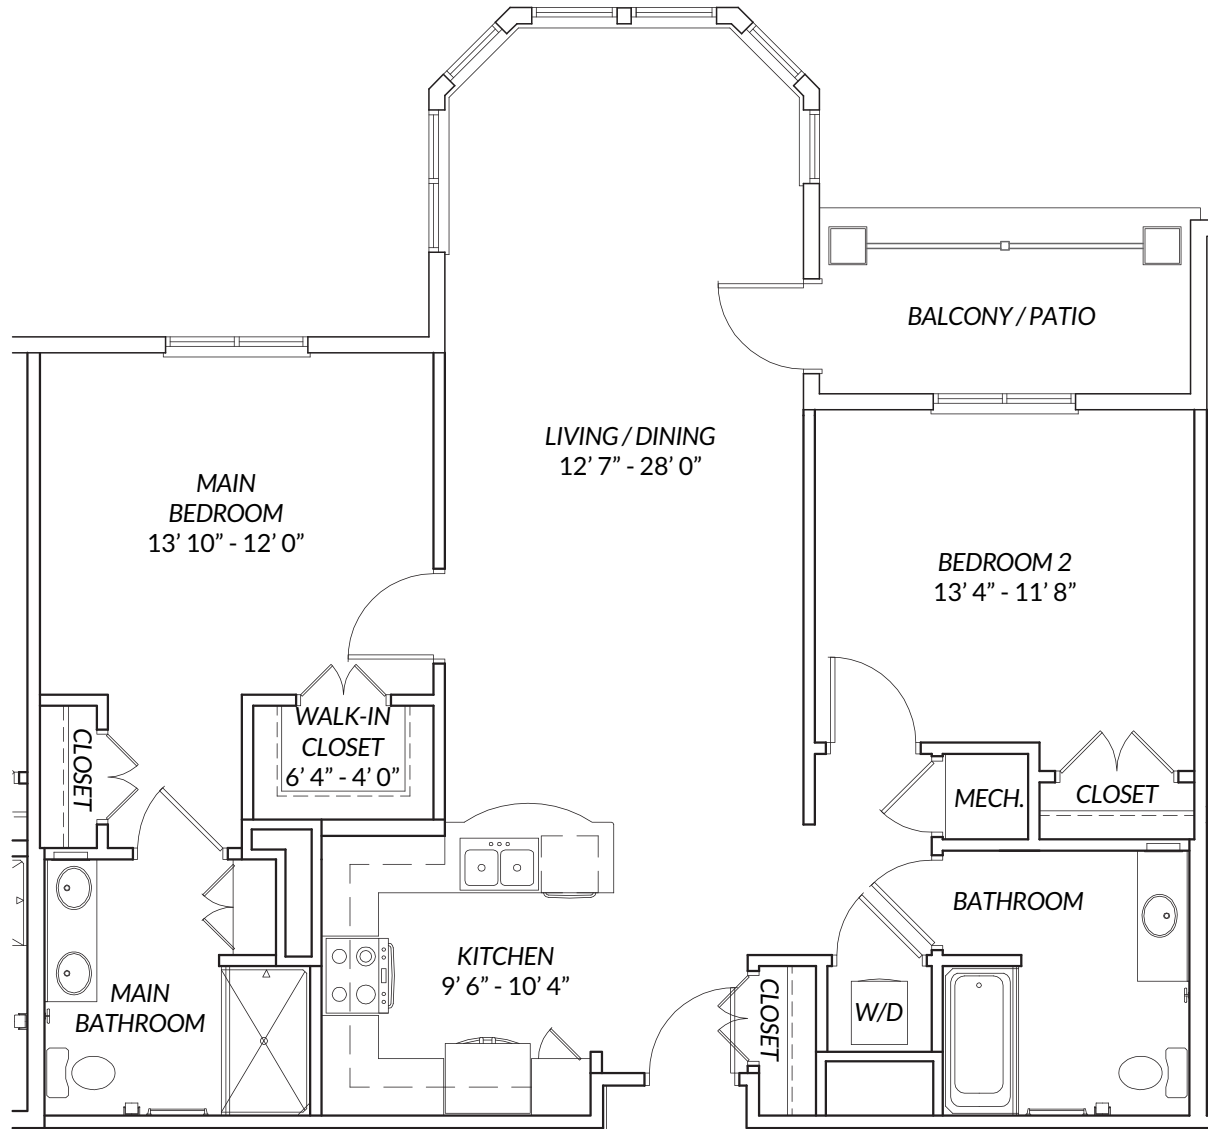

# THE RENAISSANCE II

2 bedrooms · 2 baths · 1,155 square feet

BRIGHTMORE  
OF SOUTH CHARLOTTE 

# THE RENAISSANCE III

2 bedrooms · 2 baths · 1,162 square feet

BRIGHTMORE  
OF SOUTH CHARLOTTE 

# THE RENAISSANCE IV

2 bedrooms · 2 baths · 1,190 square feet

BRIGHTMORE  
OF SOUTH CHARLOTTE

# THE RENAISSANCE V

2 bedrooms · 2 baths · 1,190 square feet

BRIGHTMORE  
OF SOUTH CHARLOTTE