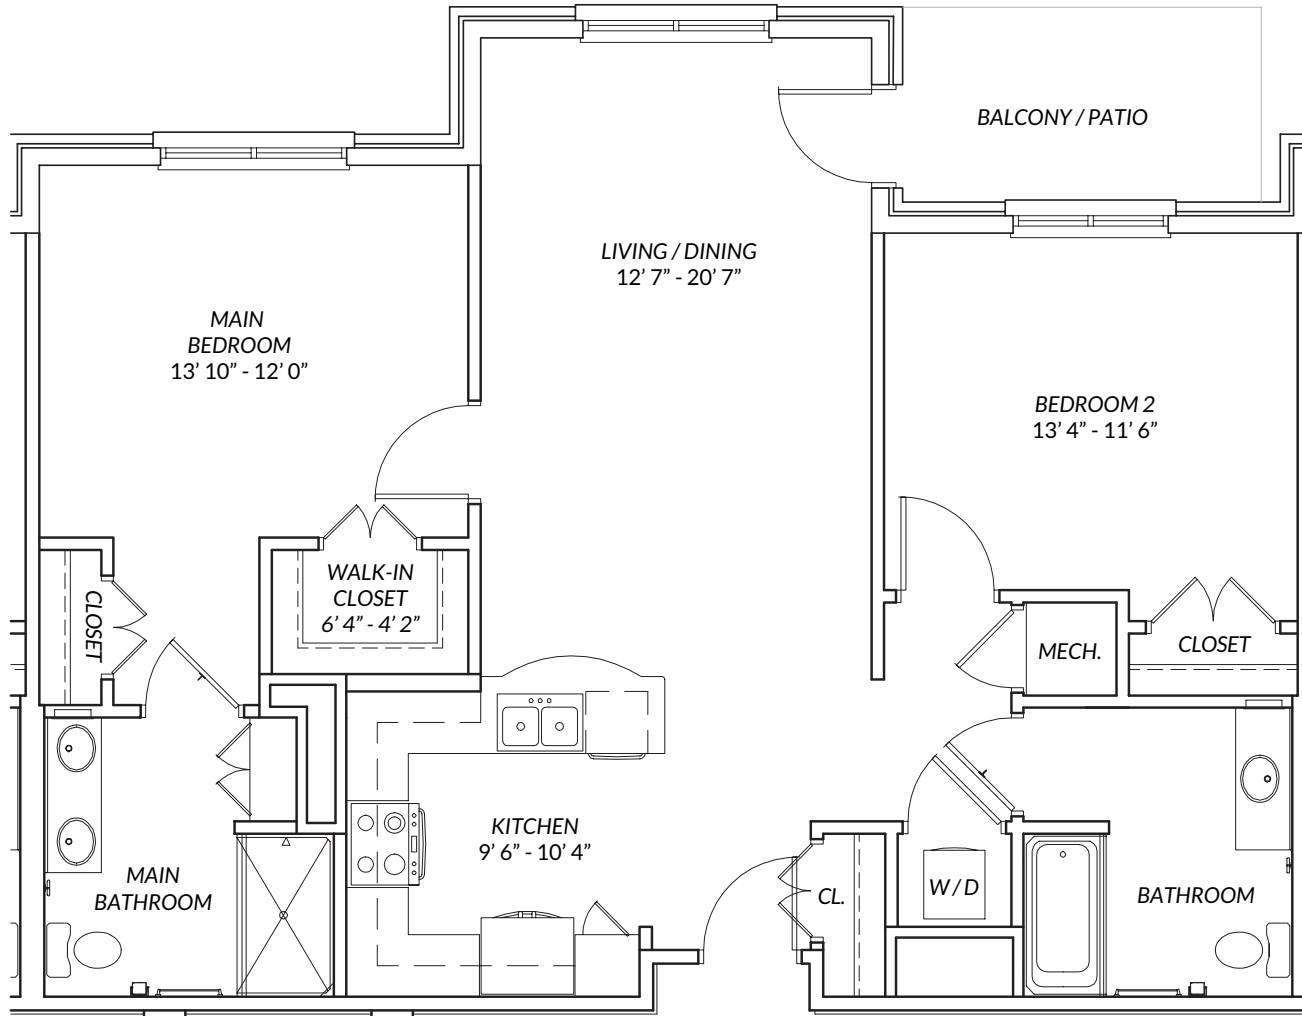

# THE RENAISSANCE I

2 bedrooms · 2 baths · 1,100 square feet

BRIGHTMORE  
OF SOUTH CHARLOTTE 

# THE RENAISSANCE I ACCESSIBLE

2 bedrooms · 2 baths · 1,100 square feet

BRIGHTMORE  
OF SOUTH CHARLOTTE

# THE RENAISSANCE I MOD

2 bedrooms · 2 baths · 1,103 square feet

BRIGHTMORE  
OF SOUTH CHARLOTTE 

# THE RENAISSANCE I GRAND

2 bedrooms · 2 baths · 1,147 square feet

BRIGHTMORE  
OF SOUTH CHARLOTTE 