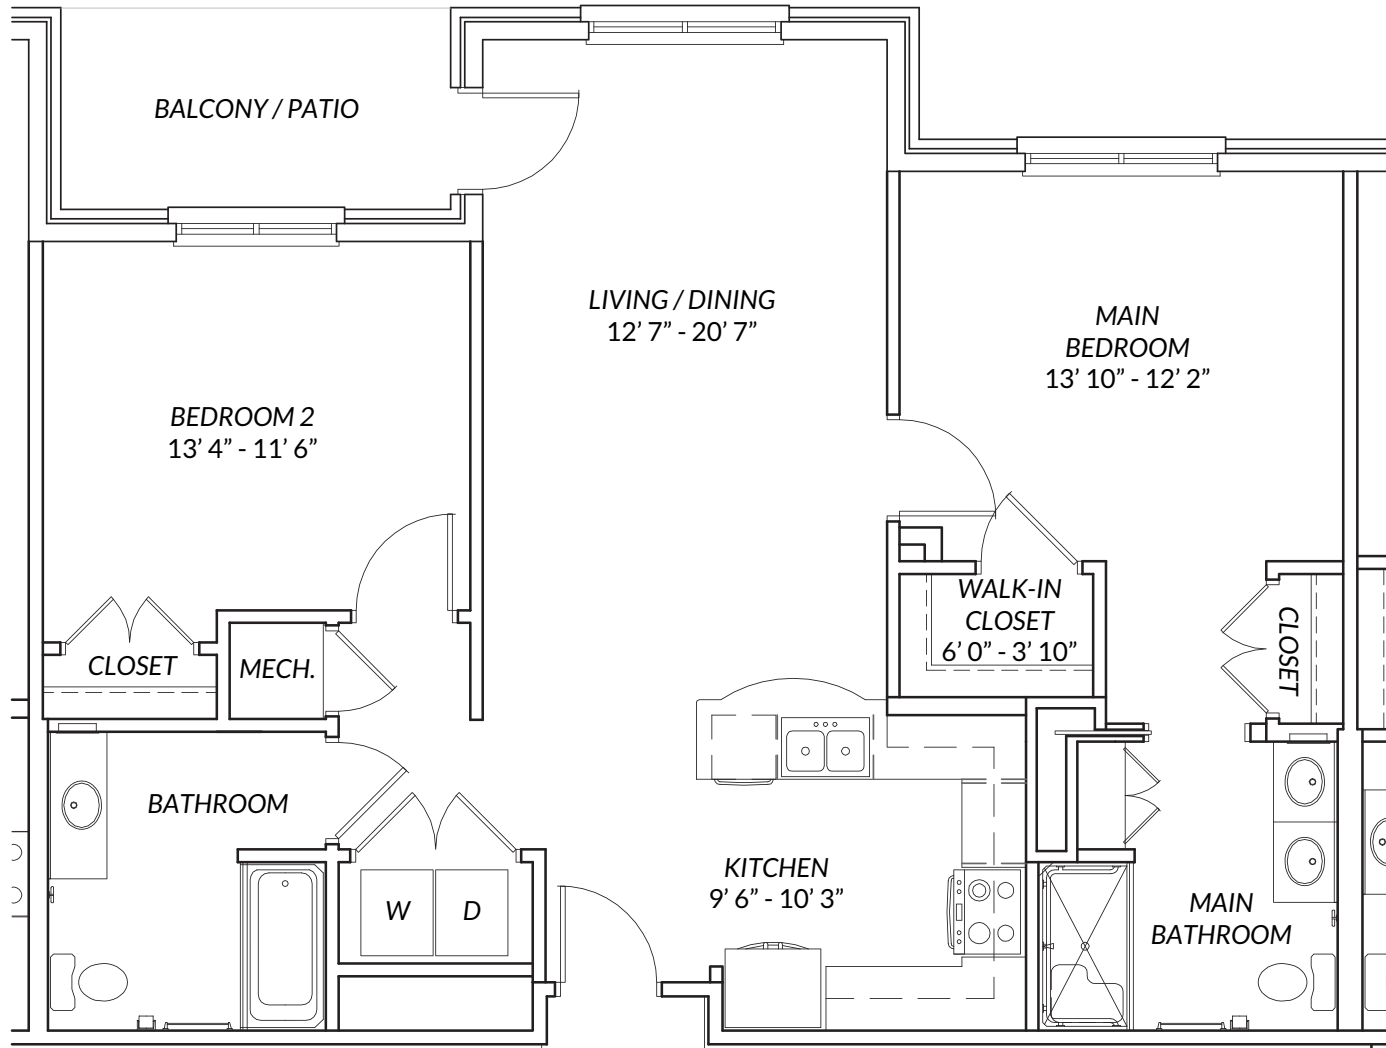

# THE RENAISSANCE I

2 bedrooms · 2 baths · 1,100 square feet

BRIGHTMORE  
OF SOUTH CHARLOTTE 

# THE RENAISSANCE I ACCESSIBLE

2 bedrooms · 2 baths · 1,100 square feet

BRIGHTMORE  
OF SOUTH CHARLOTTE

# THE RENAISSANCE I MOD

2 bedrooms · 2 baths · 1,103 square feet

BRIGHTMORE  
OF SOUTH CHARLOTTE 

# THE RENAISSANCE I GRAND

2 bedrooms · 2 baths · 1,147 square feet

BRIGHTMORE  
OF SOUTH CHARLOTTE 