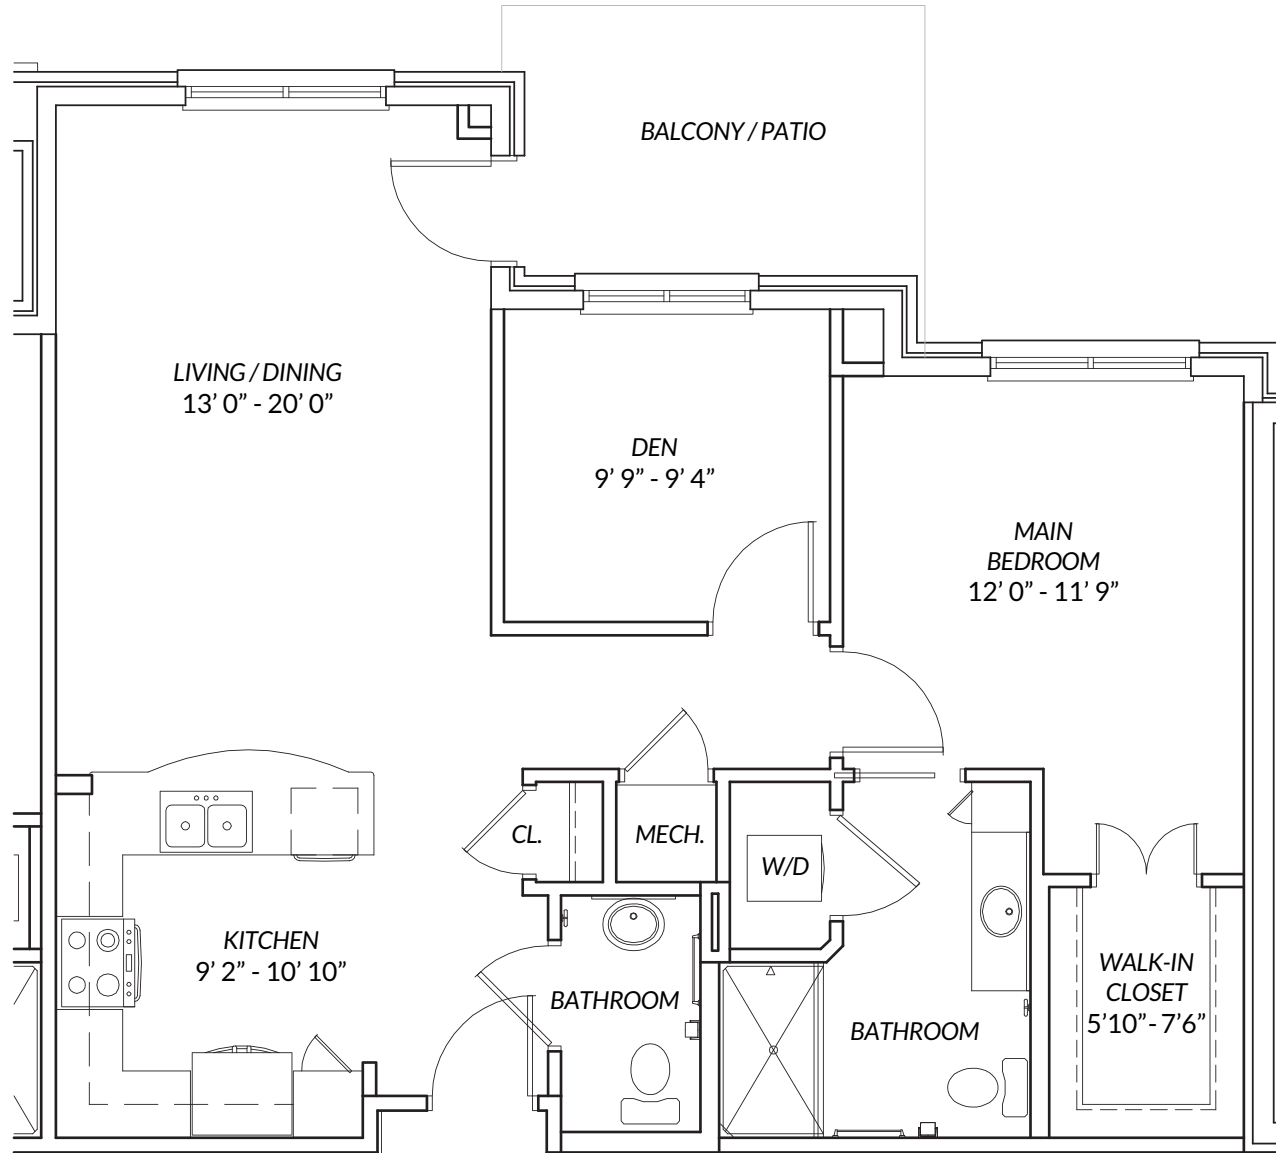

THE PATTERSON I

1 bedroom · 1 den · 1.5 baths · 932 square feet

BRIGHTMORE
OF SOUTH CHARLOTTE

THE PATTERSON II

1 bedroom · 1 den · 1.5 baths · 1,045 square feet

BRIGHTMORE
OF SOUTH CHARLOTTE 

THE PATTERSON III

1 bedroom · 1 den · 1.5 baths · 1,046 square feet

BRIGHTMORE
OF SOUTH CHARLOTTE 

THE PATTERSON IV

1 bedroom · 1 den · 1.5 baths · 1,075 square feet