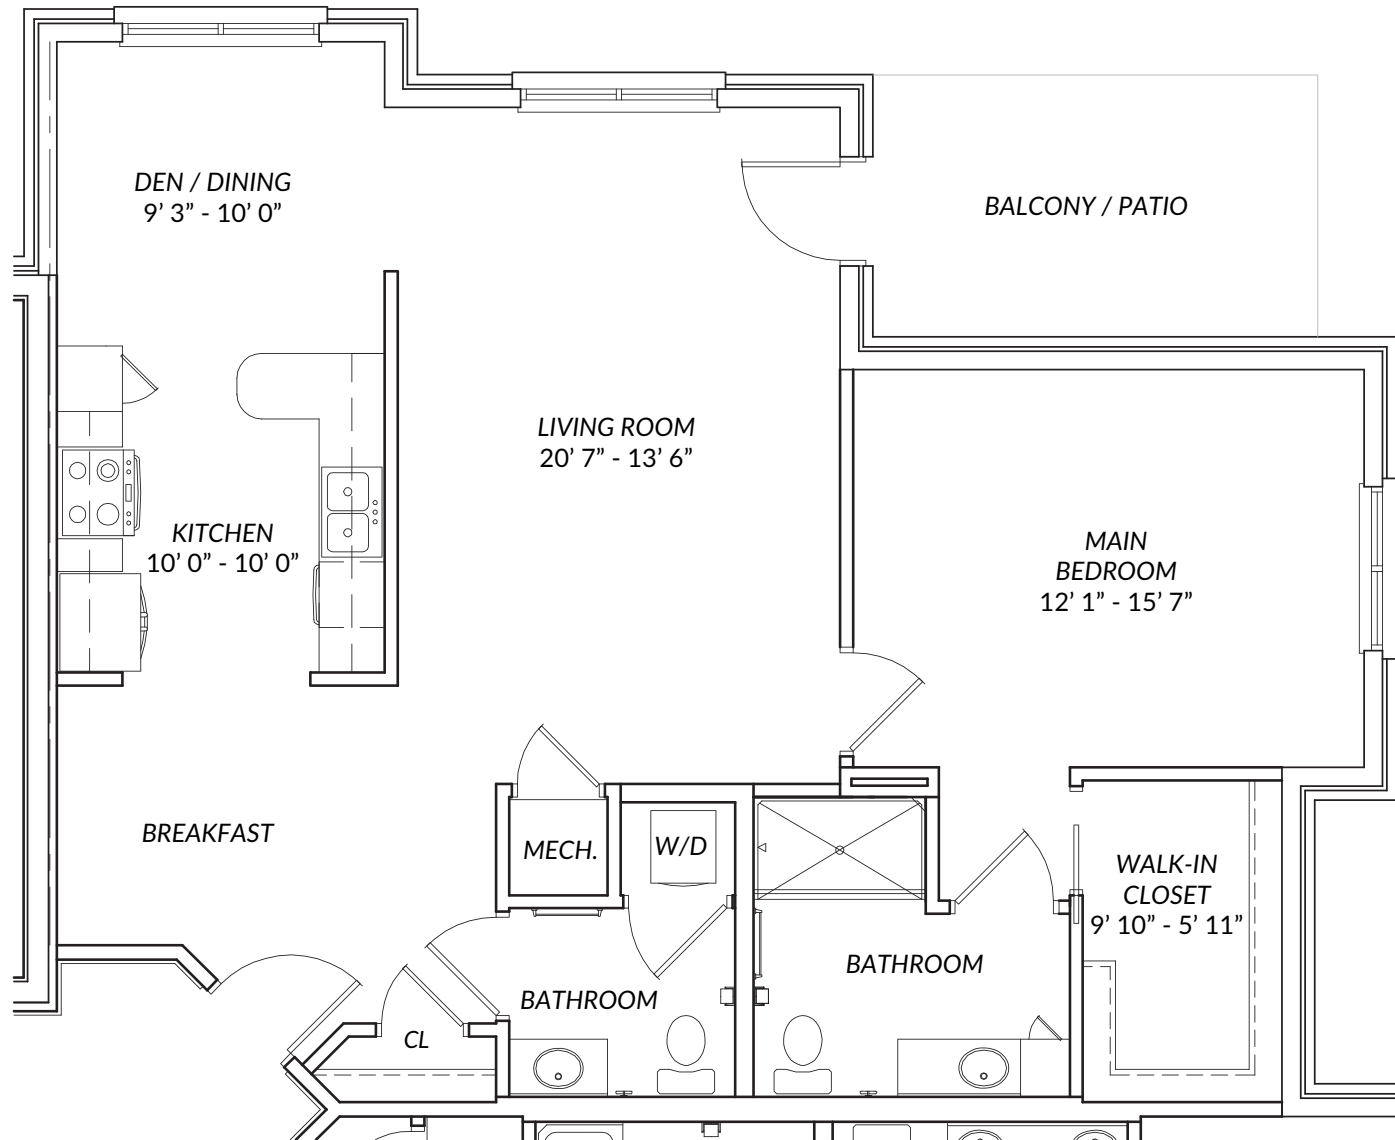

THE PATTERSON I

1 bedroom · 1 den · 1.5 baths · 932 square feet

BRIGHTMORE
OF SOUTH CHARLOTTE

THE PATTERSON II

1 bedroom · 1 den · 1.5 baths · 1,045 square feet

BRIGHTMORE
OF SOUTH CHARLOTTE 

THE PATTERSON III

1 bedroom · 1 den · 1.5 baths · 1,046 square feet

BRIGHTMORE
OF SOUTH CHARLOTTE 

THE PATTERSON IV

1 bedroom · 1 den · 1.5 baths · 1,075 square feet