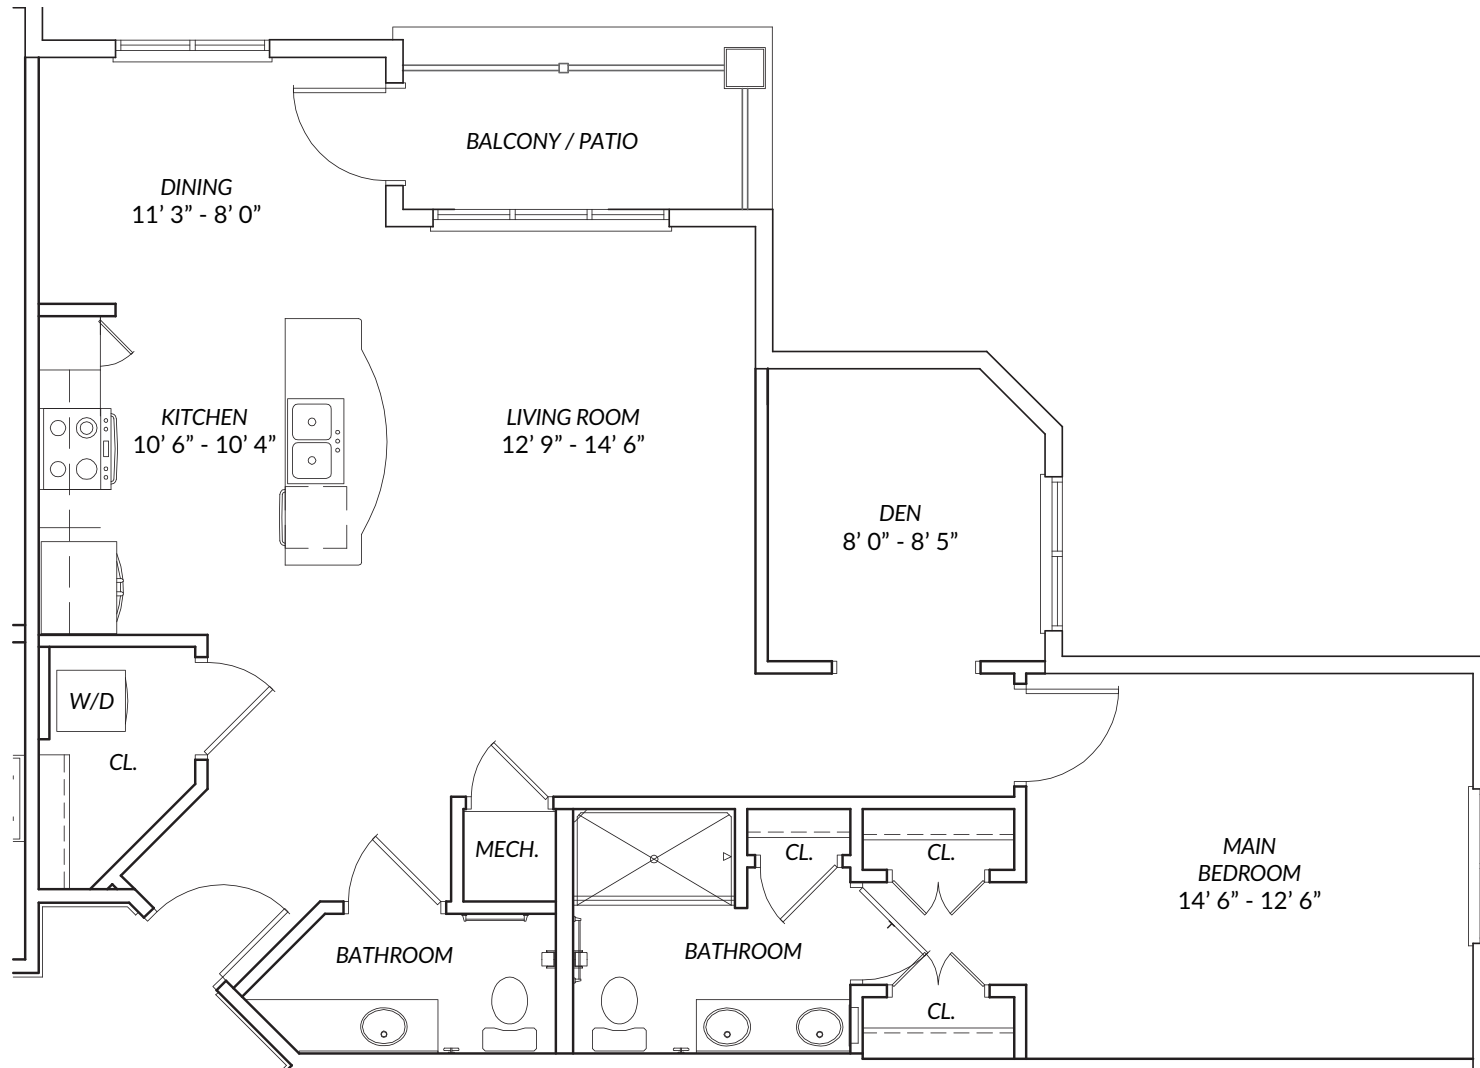

THE PATTERSON I

1 bedroom · 1 den · 1.5 baths · 932 square feet

BRIGHTMORE
OF SOUTH CHARLOTTE

THE PATTERSON II

1 bedroom · 1 den · 1.5 baths · 1,045 square feet

BRIGHTMORE
OF SOUTH CHARLOTTE 

THE PATTERSON III

1 bedroom · 1 den · 1.5 baths · 1,046 square feet

BRIGHTMORE
OF SOUTH CHARLOTTE 

THE PATTERSON IV

1 bedroom · 1 den · 1.5 baths · 1,075 square feet